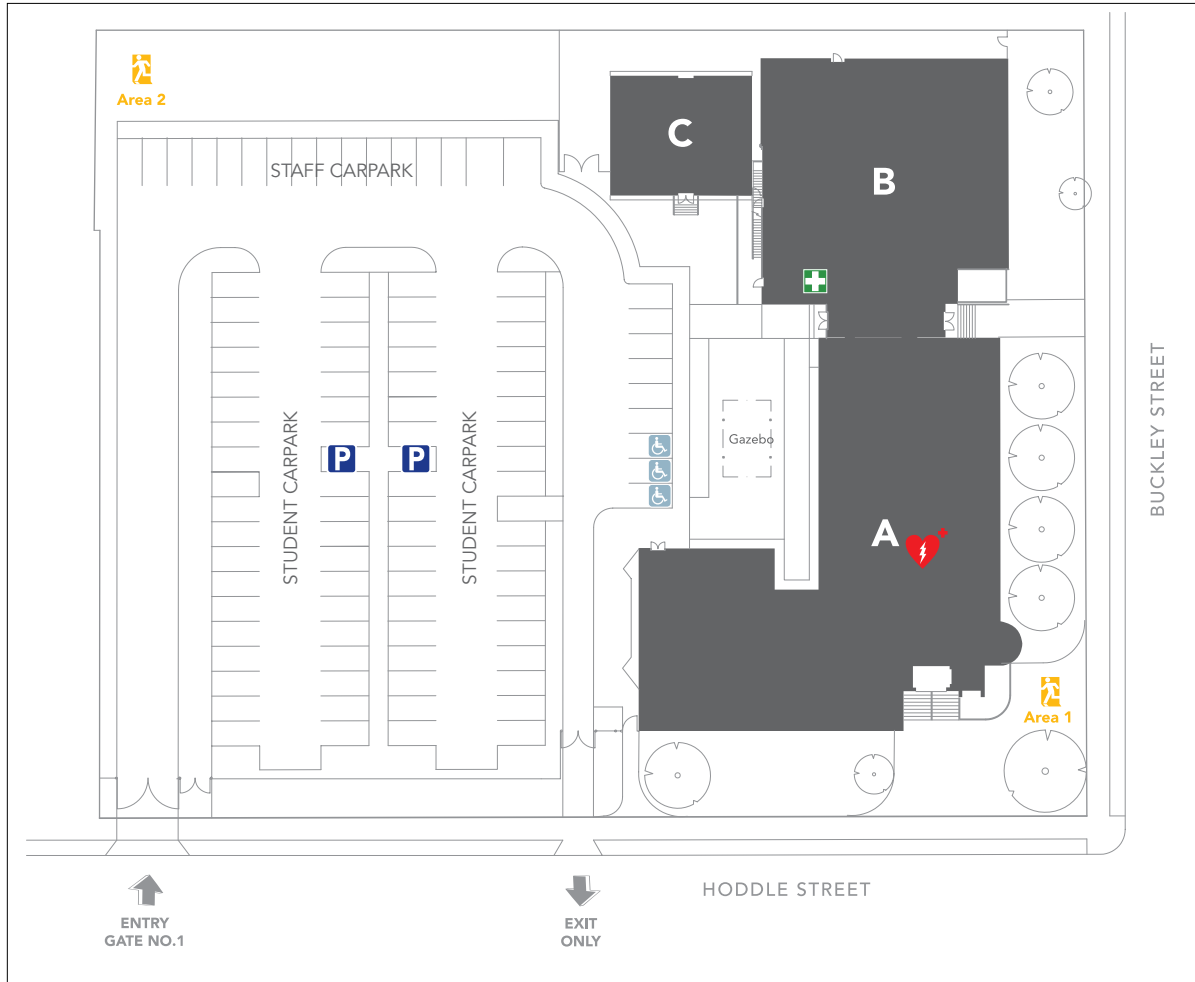

# Vistor's map: Essendon campus

- A**
  - Business Development Solutions
  - Cafeteria
  - Centre for Youth
  - Conference Rooms
  - Student Support
  - Customer Service Centre
  - Employment Services
  - Learning Development
  - Marketing
- B**
  - Business Enterprise Centre (BEC)
  - Contact Centre
  - Employment Services
  - The Learning Hub
  - Seminar Rooms
  - Work-Experience Coordinators
- C**
  - Out of Service

-  Disabled Car Parking
-  First Aid
-  Defibrillator
-  Evacuation Assembly Area
-  Parking ticket machine